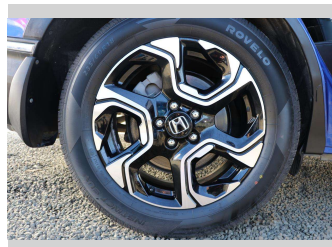

2018 Honda Crv AWD SPORT SENSING 1.

Purchase Price **$27,990**
Includes GST, Registration & Licensing

Finance may be available on this vehicle. Ask one of our friendly staff for more information.

Gain peace of mind with Mechanical Breakdown Insurance. **Ask us how.**

Top features

- » ABS Brakes
- » Air Bag(s)
- » Air Conditioning
- » Alloys
- » Central Locking
- » Child seat anchor poin...
- » Daytime Running Lights
- » Dual Zone Air Conditio...
- » Electric Mirrors
- » Electric Windows
- » Keyless Operating Syst...
- » Lane Deviation
- » Leather Seats
- » Parking Sensors
- » Remote Locking
- » Reversing Camera
- » Sunroof
- » Tinted Windows

Body Style
5 door, Station Wagon

Odometer
74,166 km

Engine
1498 cc, Electronic Fuel

Fuel Type
Petrol

Transmission
CVT

Wheels
-

VIN
MRHRW2850JP065270

Interior
Black

Safety
-

Reg No.
MYP210

Ext Colour
Blue

History
NZ New

Seats
5 seats

CO2 Emissions
-

Energy Economy
-

Stock ID: 1505594

Waipapa Autocourt | Phone 09 407 6430 | Email info@waipapacars.co.nz
2047 State Highway 10, Waipapa, Kerikeri 0295, New Zealand
www.waipapacars.co.nz