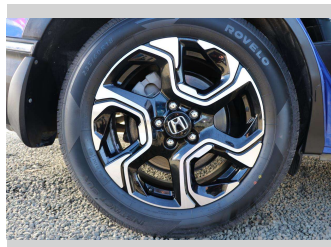

2018 Honda Crv AWD SPORT SENSING 1.

Purchase Price **$27,990**
Includes GST, Registration & Licensing

Finance may be available on this vehicle. Ask one of our friendly staff for more information.

Gain peace of mind with Mechanical Breakdown Insurance. **Ask us how.**

Top features

- » ABS Brakes
- » Air Bag(s)
- » Air Conditioning
- » Alloys
- » Central Locking
- » Child seat anchor poin...
- » Daytime Running Lights
- » Dual Zone Air Conditio...
- » Electric Mirrors
- » Electric Windows
- » Keyless Operating Syst...
- » Lane Deviation
- » Leather Seats
- » Parking Sensors
- » Remote Locking
- » Reversing Camera
- » Sunroof
- » Tinted Windows

Body Style
5 door, Station Wagon

Odometer
74,166 km

Engine
1498 cc, Electronic Fuel

Fuel Type
Petrol

Transmission
CVT

Wheels
-

VIN
MRHRW2850JP065270

Interior
Black

Safety

Based on 2024 UCSR rating for 17-22 models

Reg No.
MYP210

Ext Colour
Blue

History
NZ New

Seats
5 seats

CO2 Emissions
★★★★☆
187 grams/km

Energy Economy
★★☆☆☆☆

Annual fuel cost of $3,210
8.2L per 100km

Cost per year is an estimate based on petrol price of $2.80 per litre and an average distance of 14000 km. Emissions and Energy Economy figures standardised to 3P WLTP.

Stock ID: 1505594

Waipapa Autocourt | Phone 09 407 6430 | Email info@waipapacars.co.nz
2047 State Highway 10, Waipapa, Kerikeri 0295, New Zealand
www.waipapacars.co.nz