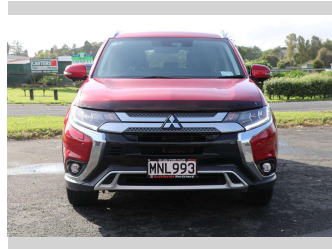

# 2019 Mitsubishi Outlander VRX 2.4P/4WD/CVT

Purchase Price

**\$27,990**

Includes GST, Registration & Licensing

Finance may be available on this vehicle. Ask one of our friendly staff for more information.

## Top features

None Listed

Body Style

**5 door, Station Wagon**

Odometer

**79,322 km**

Engine

**2360 cc, Electronic Fuel**