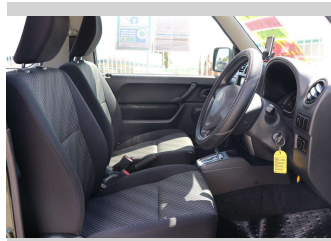

2018 Suzuki Jimny SIERRA 1.3P/4WD/4AT

Purchase Price **\$21,990**
Includes GST, Registration & Licensing

Finance may be available on this vehicle. Ask one of our friendly staff for more information.

Gain peace of mind with Mechanical Breakdown Insurance. **Ask us how.**

Top features

- » 4X4
- » ABS Brakes
- » Air Bag(s)
- » Air Conditioning
- » Alloys
- » Blue Tooth
- » Central Locking
- » Electric Mirrors
- » Electric Windows
- » Remote Locking
- » Reversing Camera
- » Running Boards
- » Tow Bar