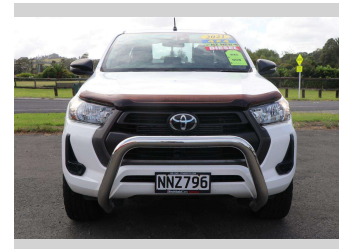

# 2021 Toyota Hilux SR TD DC 2.8DT/4WD

**Purchase Price** **\$47,990**  
Includes GST, Registration & Licensing

Finance may be available on this vehicle. Ask one of our friendly staff for more information.

Gain peace of mind with Mechanical Breakdown Insurance. **Ask us how.**

**Top features**

None Listed

Body Style  
**4 door, Ute**

Odometer  
**62,104 km**

Engine  
**2755 cc, Electronic Fuel**

Fuel Type  
**Diesel**

Transmission  
**CVT**

Wheels  
-

VIN  
**MR0KA3CD101260232**

Interior  
-

Safety

Based on 2019 ANCAP rating for 19+ models

Reg No.  
**NNZ796**

Ext Colour  
**White**