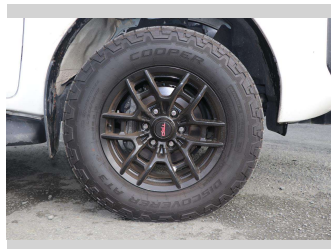

2021 Toyota Hilux SR TD DC 2.8DT/4WD

Purchase Price **$47,990**
Includes GST, Registration & Licensing

Finance may be available on this vehicle. Ask one of our friendly staff for more information.

Gain peace of mind with Mechanical Breakdown Insurance. **Ask us how.**

Top features

None Listed

Body Style
4 door, Ute

Odometer
62,104 km

Engine
2755 cc, Electronic Fuel

Fuel Type
Diesel

Transmission
CVT

Wheels
-

VIN
MR0KA3CD101260232

Interior
-

Safety

Based on 2019 ANCAP rating for 19+ models

Reg No.
NNZ796

Ext Colour
White

History
NZ New

Seats
5 seats

CO2 Emissions
★ ★ ☆ ☆ ☆ ☆
238 grams/km

Energy Economy
★ ☆ ☆ ☆ ☆ ☆
Annual fuel cost of $3,610
9.1L per 100km

Cost per year is an estimate based on diesel price of $2.00 per litre and an average distance of 14000 km. Includes Road User Charges (RUC). Emissions and Energy Economy figures standardised to 3P WLTP.

Stock ID: 1505639