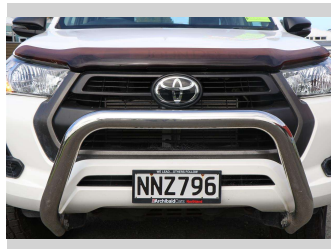

# 2021 Toyota Hilux SR TD DC 2.8DT/4WD

**Purchase Price** **\$47,990**  
Includes GST, Registration & Licensing

Finance may be available on this vehicle. Ask one of our friendly staff for more information.