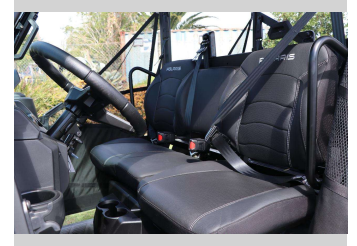

2025 Polaris Ranger Crew XP1000 Premium

Purchase Price **$35,990**
Includes GST, Registration & Licensing

Finance may be available on this vehicle. Ask one of our friendly staff for more information.

Gain peace of mind with Mechanical Breakdown Insurance. **Ask us how.**

Top features

None Listed

Body Style
Motorbike - Quad

Odometer
1 hr

Engine
999 cc, Electronic Fuel Injection

Fuel Type
Petrol

Transmission
CVT

Wheels
-

VIN
4XARSE999R8458304

Interior
N/A

Safety
N/A

Reg No.
-

Ext Colour
Azure Crystal

History
Brand New

Seats
N/A

CO2 Emissions
N/A

Energy Economy
N/A

Stock ID: 2500658

Waipapa Autocourt | Phone 09 407 6430 | Email info@waipapacars.co.nz
2047 State Highway 10, Waipapa, Kerikeri 0295, New Zealand
www.waipapacars.co.nz