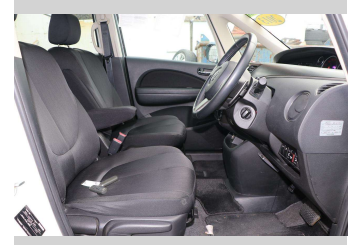

2015 Mazda Biante

Purchase Price

\$14,990

Includes GST, Registration & Licensing

Finance may be available on this vehicle. Ask one of our friendly staff for more information.

Gain peace of mind with Mechanical Breakdown Insurance. **Ask us how.**

Top features

None Listed

Body Style

Light Van

Odometer

94,134 km

Engine

1997 cc, Electronic Fuel