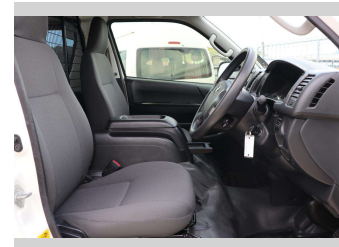

2017 Toyota Hiace ZL TD 3.0DT/4AT

Purchase Price **$38,990**
Includes GST, Registration & Licensing

Finance may be available on this vehicle. Ask one of our friendly staff for more information.

Gain peace of mind with Mechanical Breakdown Insurance. **Ask us how.**

Top features

None Listed

Body Style
5 door, Light Van

Odometer
65,672 km

Engine
2982 cc, Electronic Fuel

Fuel Type
Diesel

Transmission
CVT

Wheels
-

VIN
JTFHT02PX05029794

Interior
-

Safety

Based on 2023 UCSR rating for 05-19 models

Reg No.
KYQ535

Ext Colour
White

History
NZ New

Seats
2 seats

CO2 Emissions
★ ★ ☆ ☆ ☆ ☆
260 grams/km

Energy Economy
★ ☆ ☆ ☆ ☆ ☆
Annual fuel cost of $3,840
9.9L per 100km

Cost per year is an estimate based on diesel price of $2.00 per litre and an average distance of 14000 km. Includes Road User Charges (RUC). Emissions and Energy Economy figures standardised to 3P WLTP.

Stock ID: 1505767