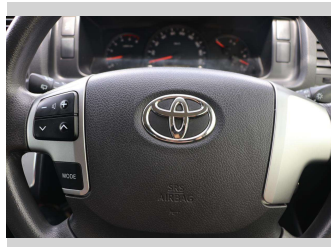

# 2017 Toyota Hiace ZL TD 3.0DT/4AT

**Purchase Price** **\$38,990**  
Includes GST, Registration & Licensing

Finance may be available on this vehicle. Ask one of our friendly staff for more information.

Gain peace of mind with Mechanical Breakdown Insurance. **Ask us how.**

**Top features**

None Listed

Body Style  
**5 door, Light Van**

Odometer  
**65,672 km**

Engine  
**2982 cc, Electronic Fuel**

Fuel Type  
**Diesel**